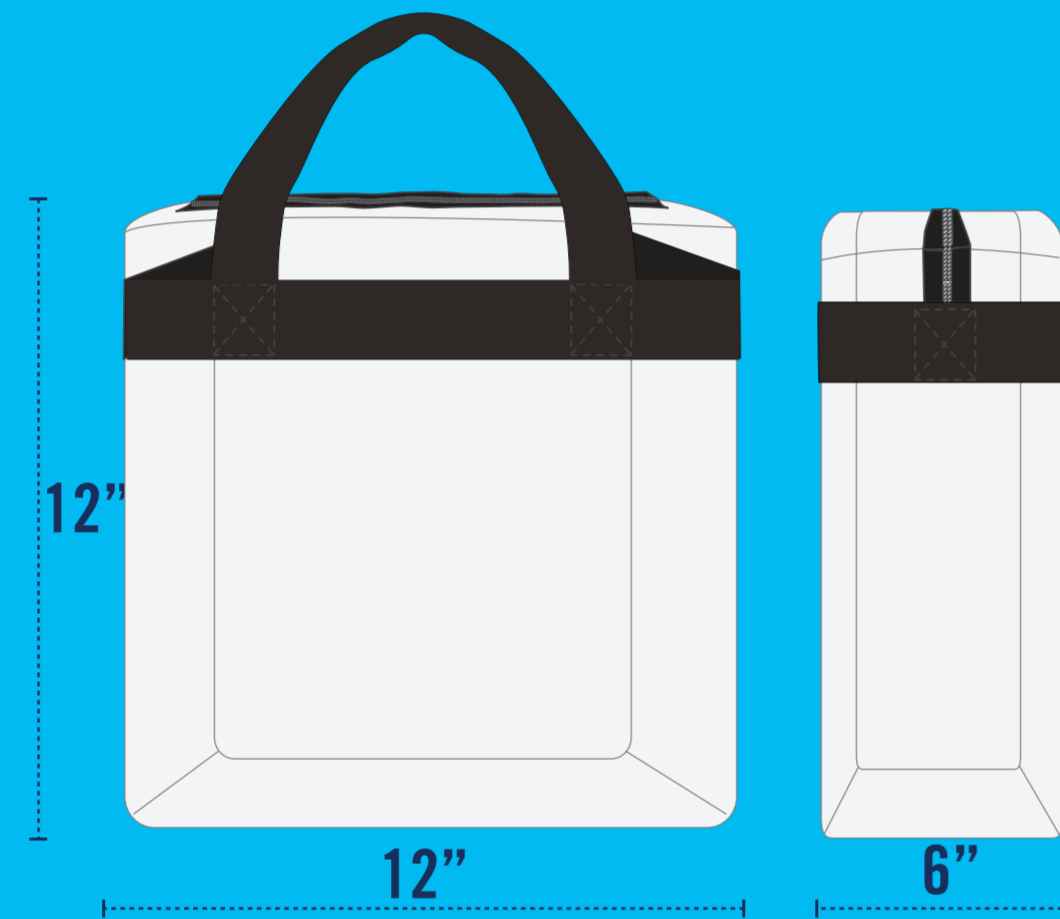

FORD CENTER BAG POLICY

NO PURSES. CLEAR BAGS ONLY.

In an effort to enhance public safety, Ford Center has modified its security policy by limiting the size and style of bags allowed in the venue.

APPROVED BAGS

CLEAR TOTE
Plastic, vinyl or PVC and do not exceed 12"x6"x12"

PLASTIC STORAGE BAG
Clear, one (1) gallon, re-sealable

Approximately the size of a hand with or without a handle or strap.
No larger than 4.5" x 6.5" with or without a handle or strap.
Can be carried separately or within an approved plastic bag.