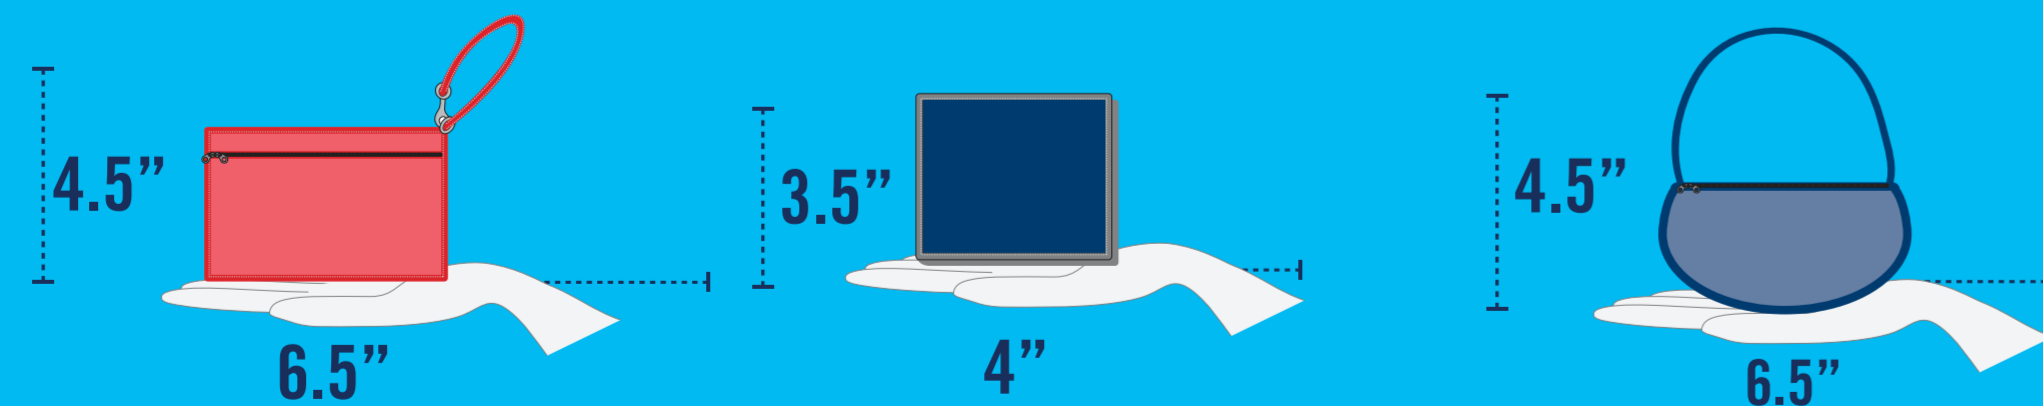

FORD CENTER BAG POLICY

NO PURSES. CLEAR BAGS ONLY.

In an effort to enhance public safety, Ford Center has modified its security policy by limiting the size and style of bags allowed in the venue.

APPROVED BAGS

CLEAR TOTE
Plastic, vinyl or PVC and do not exceed 12"x6"x12"

PLASTIC STORAGE BAG
Clear, one (1) gallon, re-sealable

Approximately the size of a hand with or without a handle or strap.
No larger than 4.5" x 6.5" with or without a handle or strap.
Can be carried separately or within an approved plastic bag.